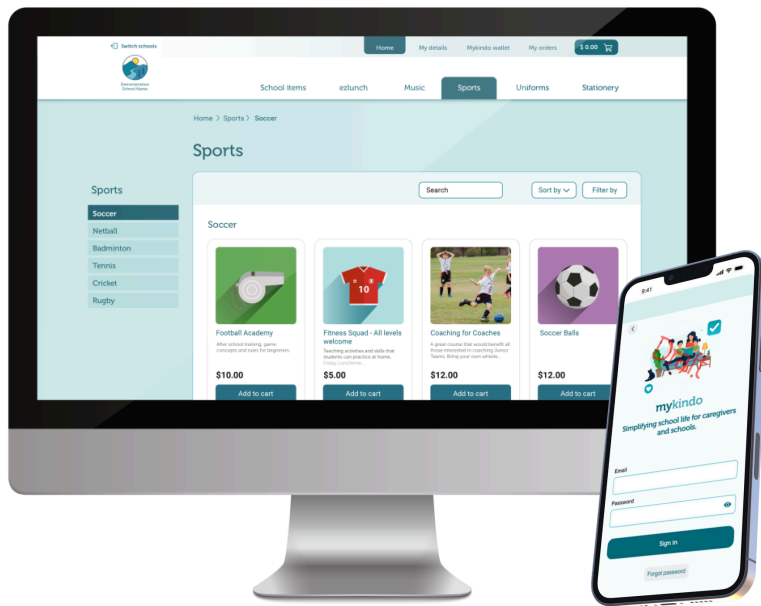

# School payments simplified.

Our school is using Kindo to make life easier by letting you pay for everything your children need online in one place, at a time that suits you. We're open 24/7 at

**mykindo.co.nz**

## Create an account

1. Visit [mykindo.co.nz](https://mykindo.co.nz) or scan the QR code below.
2. Create an account
3. Get it all done online!

**Please note: If your existing myKindo account has been idle, it may have gone into hibernation! Any difficulty logging in, please contact our helpdesk who can easily reactivate your account.**