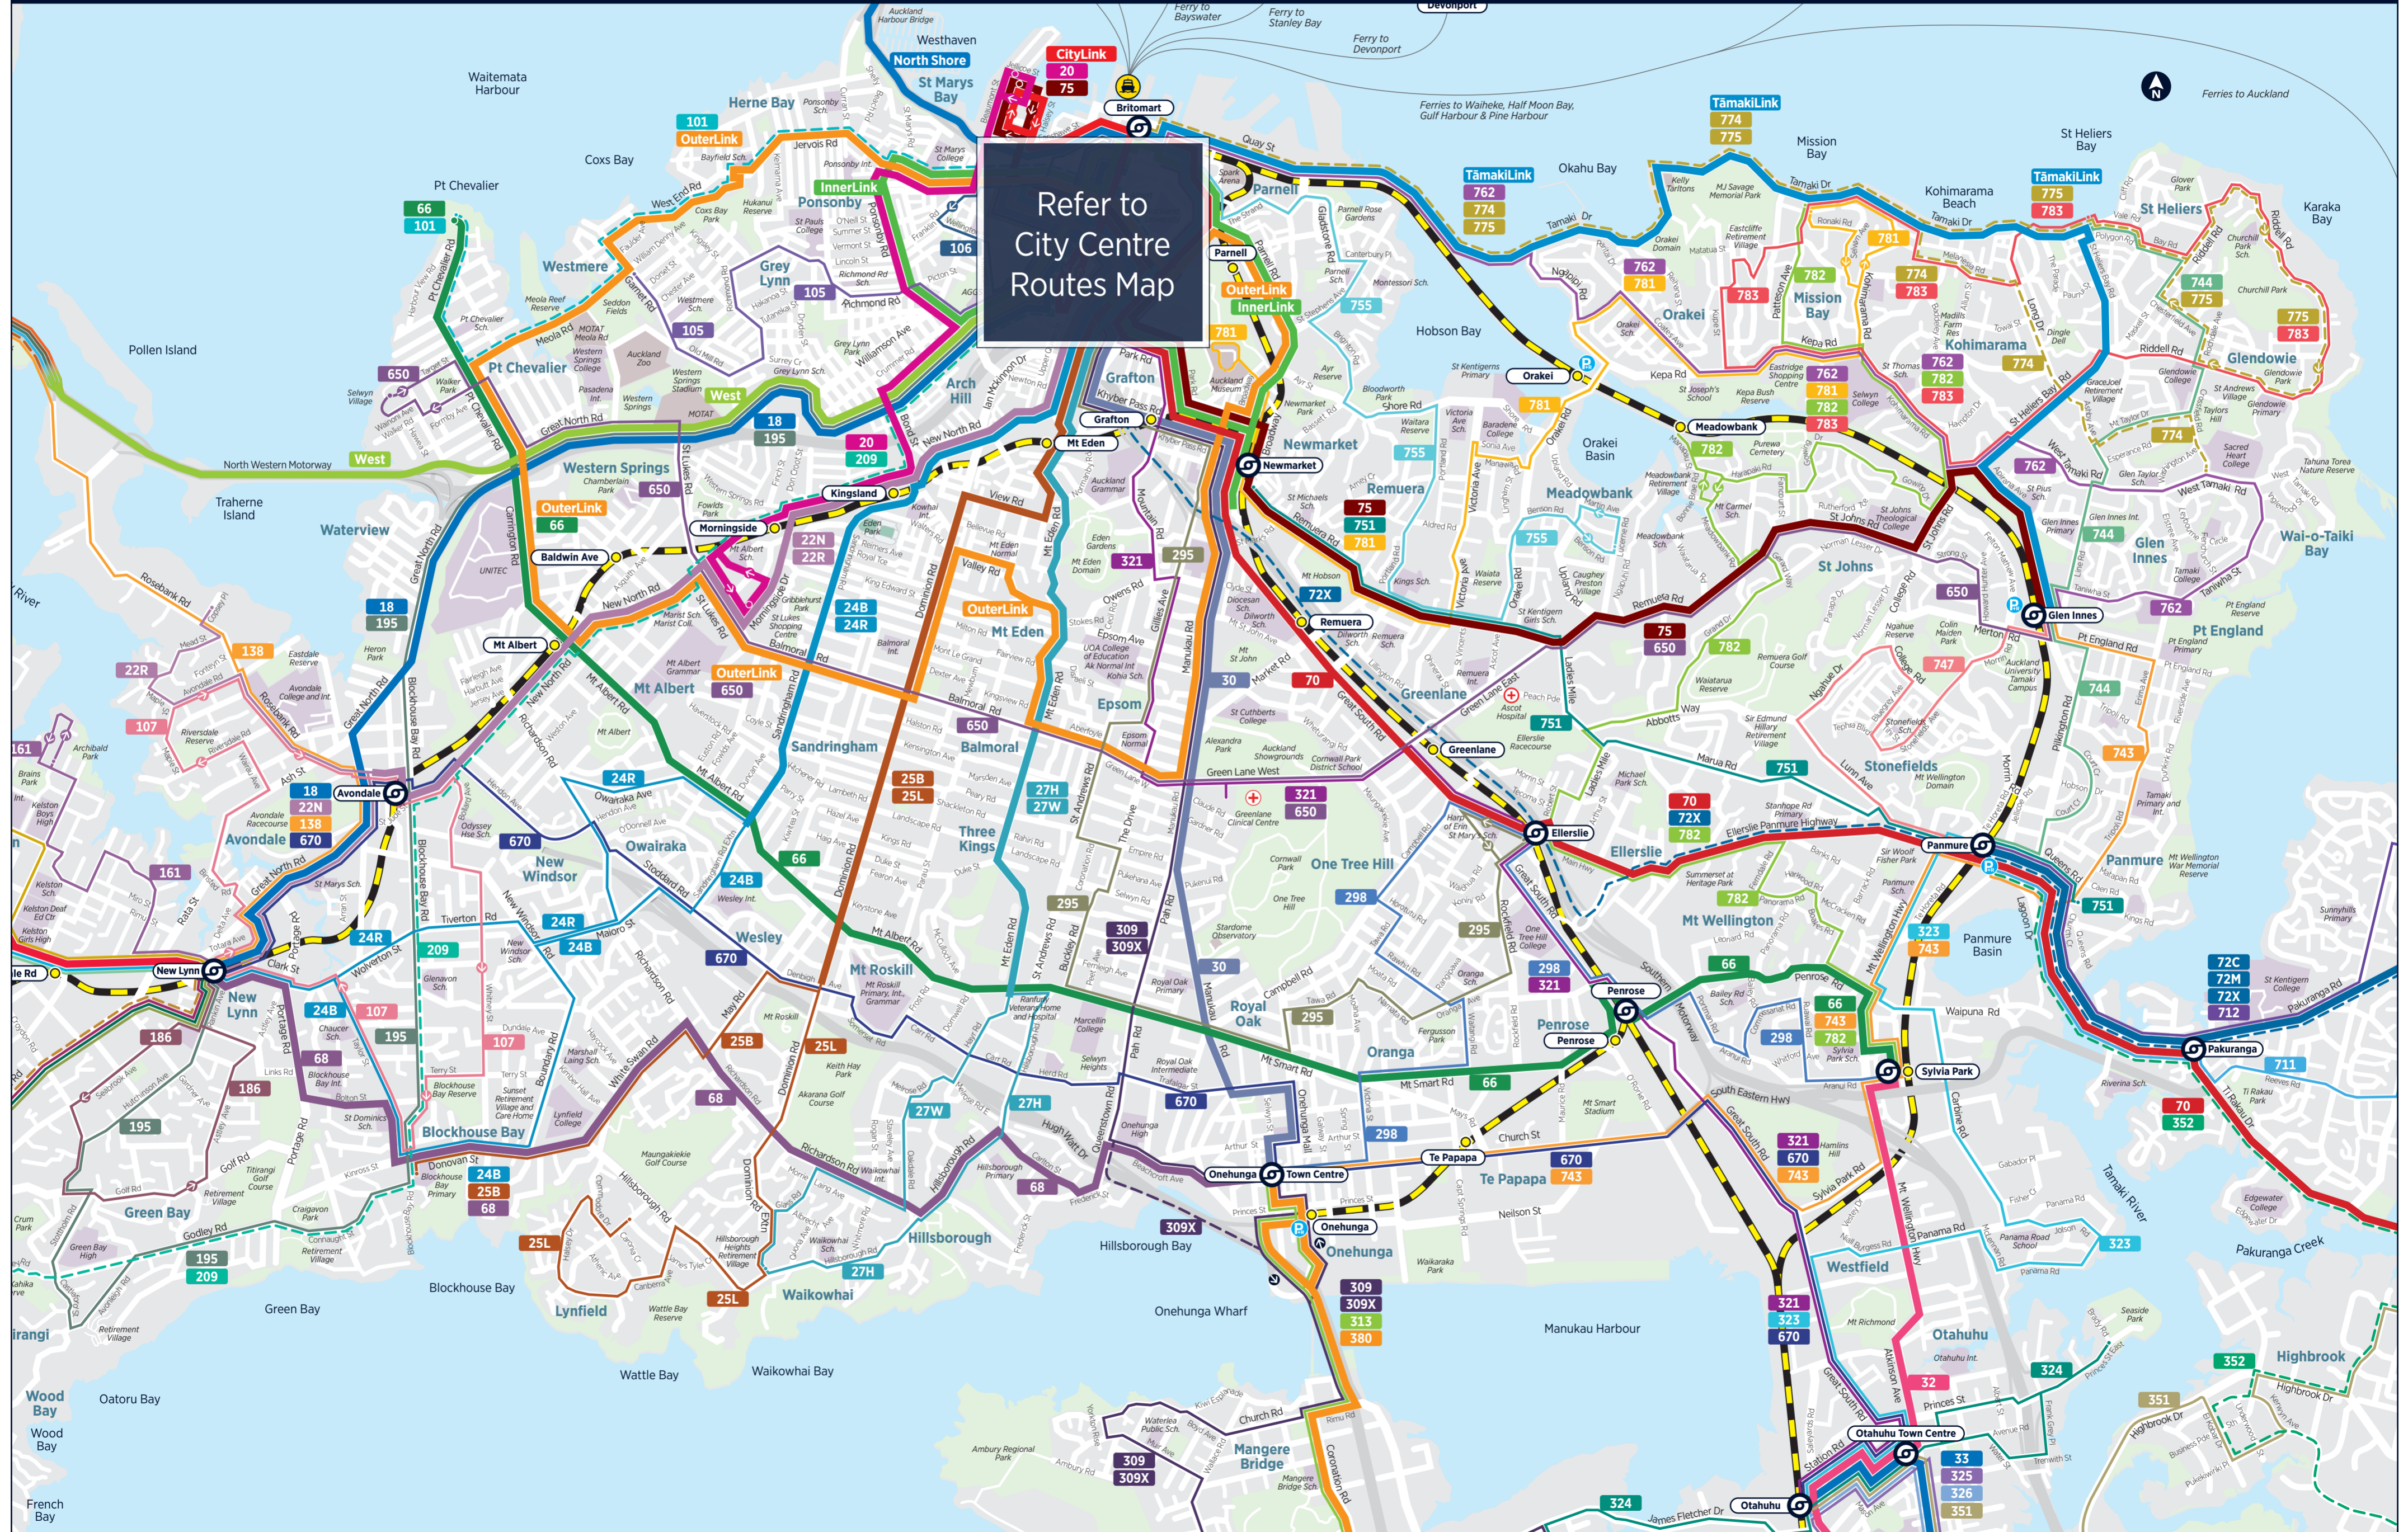

Central Auckland Route Map

NEW NETWORK SERVICES

FREQUENT SERVICES

At least every 15 minutes, 7am – 7pm, 7 days a week.
Frequencies may be lower early mornings and evenings.

City Link Karangahape Rd, Queen St, Wynyard Quarter

LOCAL SERVICES

Frequency and hours of operation vary.
Check timetables for full details.

107 New Lynn, Avondale Peninsula, Whitney St, Blockhouse Bay, New Lynn (one way loop)

138 Henderson, Edmonton Rd, Rosebank Rd, New Lynn (Mon to Fri only)